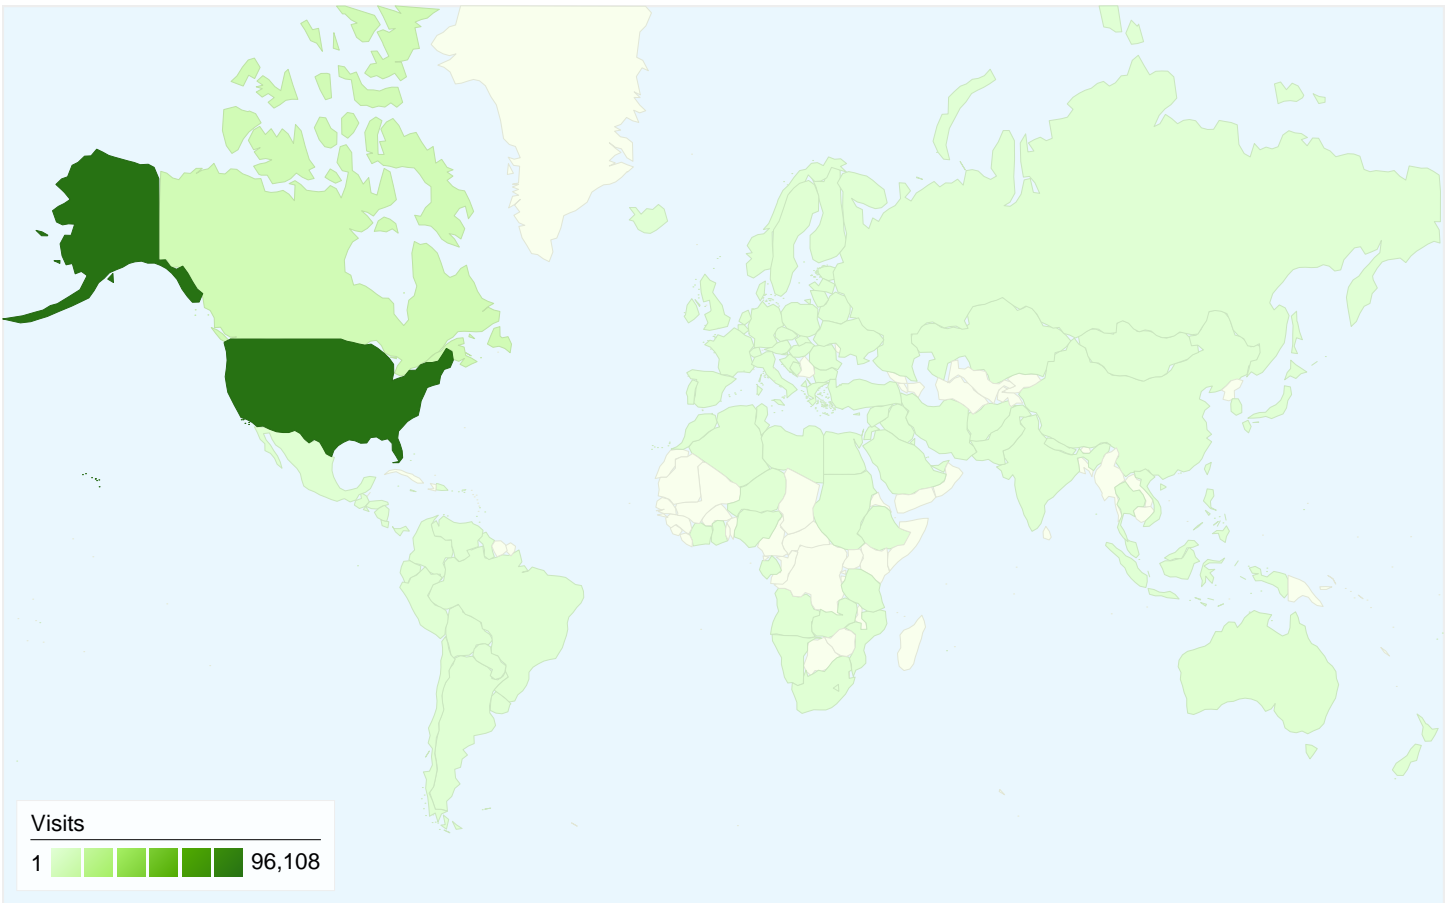

Visitors  
**52,072**

**Map Overlay world**

**Traffic Sources Overview**

- **Search Engines**  
57,059.00 (50.90%)
- **Direct Traffic**  
37,247.00 (33.22%)
- **Referring Sites**  
17,802.00 (15.88%)

**Content Overview**

## 52,072 people visited this site

112,108 Visits

52,072 Absolute Unique Visitors

1,712,679 Pageviews

15.28 Average Pageviews

00:08:39 Time on Site

23.04% Bounce Rate

40.21% New Visits

**All traffic sources sent a total of 112,108 visits**

-  **33.22%** Direct Traffic
-  **15.88%** Referring Sites
-  **50.90%** Search Engines

**112,108 visits came from 130 countries/territories**

Site Usage						
Visits	Pages/Visit	Avg. Time on Site	% New Visits	Bounce Rate		
<b>112,108</b> % of Site Total: 100.00%	<b>15.28</b> Site Avg: 15.28 (0.00%)	<b>00:08:39</b> Site Avg: 00:08:39 (0.00%)	<b>40.31%</b> Site Avg: 40.21% (0.26%)	<b>23.04%</b> Site Avg: 23.04% (0.00%)		
Country/Territory	Visits	Pages/Visit	Avg. Time on Site	% New Visits	Bounce Rate	
United States	<b>96,108</b>	15.50	00:08:51	39.43%	22.29%	
Canada	<b>8,655</b>	15.66	00:08:29	33.56%	22.30%	
United Kingdom	<b>949</b>	11.93	00:06:54	56.06%	28.77%	
Australia	<b>918</b>	12.40	00:06:39	57.95%	30.61%	
Mexico	<b>572</b>	15.98	00:12:00	25.70%	21.50%	
Netherlands	<b>394</b>	9.89	00:03:40	59.90%	38.32%	
Germany	<b>376</b>	11.77	00:07:37	52.93%	31.12%	
Sweden	<b>367</b>	14.35	00:05:03	41.96%	25.34%	
New Zealand	<b>305</b>	15.30	00:10:03	54.10%	22.62%	
Ireland	<b>264</b>	3.11	00:00:58	93.56%	54.92%	