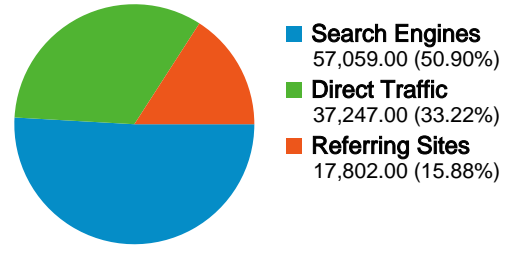

Visitors  
**52,072**

**Map Overlay world**

**Traffic Sources Overview**

- **Search Engines**  
57,059.00 (50.90%)
- **Direct Traffic**  
37,247.00 (33.22%)
- **Referring Sites**  
17,802.00 (15.88%)

**Content Overview**

## 52,072 people visited this site

112,108 Visits

52,072 Absolute Unique Visitors

1,712,679 Pageviews

15.28 Average Pageviews

00:08:39 Time on Site

23.04% Bounce Rate

40.21% New Visits

**All traffic sources sent a total of 112,108 visits**

-  **33.22%** Direct Traffic
-  **15.88%** Referring Sites
-  **50.90%** Search Engines

**112,108 visits came from 130 countries/territories**

Site Usage						
Visits	Pages/Visit	Avg. Time on Site	% New Visits	Bounce Rate		
<b>112,108</b> % of Site Total: 100.00%	<b>15.28</b> Site Avg: 15.28 (0.00%)	<b>00:08:39</b> Site Avg: 00:08:39 (0.00%)	<b>40.31%</b> Site Avg: 40.21% (0.26%)	<b>23.04%</b> Site Avg: 23.04% (0.00%)		
Country/Territory	Visits	Pages/Visit	Avg. Time on Site	% New Visits	Bounce Rate	
United States	<b>96,108</b>	15.50	00:08:51	39.43%	22.29%	
Canada	<b>8,655</b>	15.66	00:08:29	33.56%	22.30%	
United Kingdom	<b>949</b>	11.93	00:06:54	56.06%	28.77%	
Australia	<b>918</b>	12.40	00:06:39	57.95%	30.61%	
Mexico	<b>572</b>	15.98	00:12:00	25.70%	21.50%	
Netherlands	<b>394</b>	9.89	00:03:40	59.90%	38.32%	
Germany	<b>376</b>	11.77	00:07:37	52.93%	31.12%	
Sweden	<b>367</b>	14.35	00:05:03	41.96%	25.34%	
New Zealand	<b>305</b>	15.30	00:10:03	54.10%	22.62%	
Ireland	<b>264</b>	3.11	00:00:58	93.56%	54.92%	