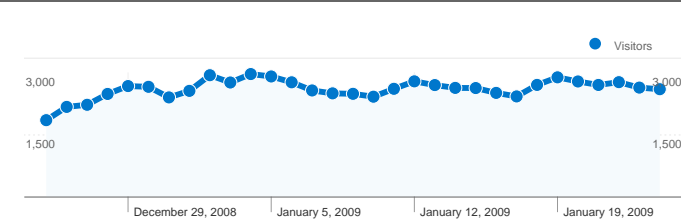

**Site Usage**

112,108 Visits

23.04% Bounce Rate

1,712,679 Pageviews

00:08:39 Avg. Time on Site

15.28 Pages/Visit

40.21% % New Visits

**Visitors Overview**

## 52,072 people visited this site

112,108 Visits

52,072 Absolute Unique Visitors

1,712,679 Pageviews

15.28 Average Pageviews

00:08:39 Time on Site

23.04% Bounce Rate

40.21% New Visits

**112,108 visits came from 130 countries/territories**

Site Usage						
Visits	Pages/Visit	Avg. Time on Site	% New Visits	Bounce Rate		
<b>112,108</b> % of Site Total: 100.00%	<b>15.28</b> Site Avg: 15.28 (0.00%)	<b>00:08:39</b> Site Avg: 00:08:39 (0.00%)	<b>40.31%</b> Site Avg: 40.21% (0.26%)	<b>23.04%</b> Site Avg: 23.04% (0.00%)		
Country/Territory	Visits	Pages/Visit	Avg. Time on Site	% New Visits	Bounce Rate	
United States	<b>96,108</b>	15.50	00:08:51	39.43%	22.29%	
Canada	<b>8,655</b>	15.66	00:08:29	33.56%	22.30%	
United Kingdom	<b>949</b>	11.93	00:06:54	56.06%	28.77%	
Australia	<b>918</b>	12.40	00:06:39	57.95%	30.61%	
Mexico	<b>572</b>	15.98	00:12:00	25.70%	21.50%	
Netherlands	<b>394</b>	9.89	00:03:40	59.90%	38.32%	
Germany	<b>376</b>	11.77	00:07:37	52.93%	31.12%	
Sweden	<b>367</b>	14.35	00:05:03	41.96%	25.34%	
New Zealand	<b>305</b>	15.30	00:10:03	54.10%	22.62%	
Ireland	<b>264</b>	3.11	00:00:58	93.56%	54.92%	

**Pages on this site were viewed a total of 1,712,679 times**

 **1,712,679** Pageviews

 **859,434** Unique Views

 **23.04%** Bounce Rate