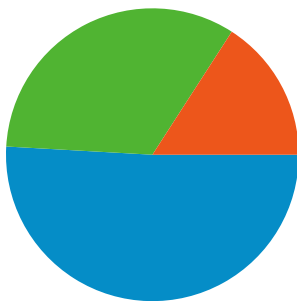

Traffic Sources Overview

- **Search Engines**
  57,059.00 (50.90%)
- **Direct Traffic**
  37,247.00 (33.22%)
- **Referring Sites**
  17,802.00 (15.88%)

Content Overview

Pages	Pageviews	% Pageviews
/	108,600	6.34%
/gallery47-55.htm	94,235	5.50%
/gallery.htm	83,952	4.90%
/ubbthreads/	80,672	4.71%
/gallery60-66.htm	55,016	3.21%