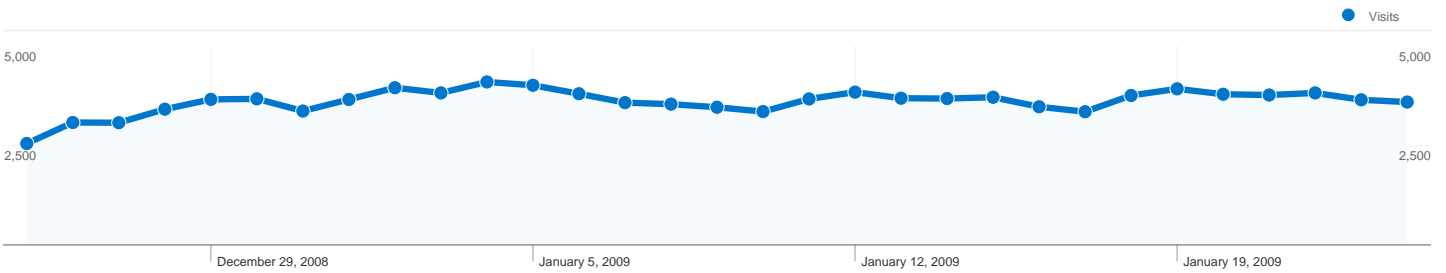

**Site Usage**

112,108 Visits

23.04% Bounce Rate

1,712,679 Pageviews

00:08:39 Avg. Time on Site

15.28 Pages/Visit

40.21% % New Visits

**Visitors Overview**

## 52,072 people visited this site

112,108 Visits

52,072 Absolute Unique Visitors

1,712,679 Pageviews

15.28 Average Pageviews

00:08:39 Time on Site

23.04% Bounce Rate

40.21% New Visits

**All traffic sources sent a total of 112,108 visits**

-  **33.22%** Direct Traffic
-  **15.88%** Referring Sites
-  **50.90%** Search Engines

**Pages on this site were viewed a total of 1,712,679 times**

 **1,712,679** Pageviews

 **859,434** Unique Views

 **23.04%** Bounce Rate