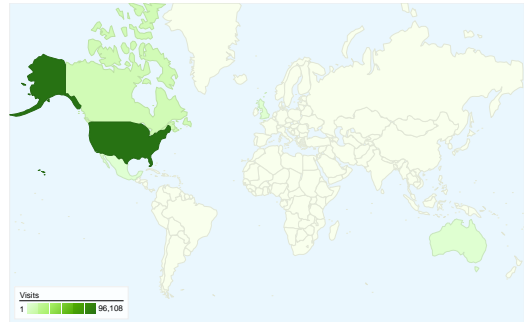

**Site Usage**

112,108 Visits

23.04% Bounce Rate

1,712,679 Pageviews

00:08:39 Avg. Time on Site

15.28 Pages/Visit

40.21% % New Visits

**Visitors Overview**

Visitors  
**52,072**

**Map Overlay world**

**Traffic Sources Overview**

- **Search Engines**  
57,059.00 (50.90%)
- **Direct Traffic**  
37,247.00 (33.22%)
- **Referring Sites**  
17,802.00 (15.88%)

**Content Overview**

**All traffic sources sent a total of 112,108 visits**

-  **33.22%** Direct Traffic
-  **15.88%** Referring Sites
-  **50.90%** Search Engines

**112,108 visits came from 130 countries/territories**

Site Usage						
Visits	Pages/Visit	Avg. Time on Site	% New Visits	Bounce Rate		
<b>112,108</b> % of Site Total: 100.00%	<b>15.28</b> Site Avg: 15.28 (0.00%)	<b>00:08:39</b> Site Avg: 00:08:39 (0.00%)	<b>40.31%</b> Site Avg: 40.21% (0.26%)	<b>23.04%</b> Site Avg: 23.04% (0.00%)		
Country/Territory	Visits	Pages/Visit	Avg. Time on Site	% New Visits	Bounce Rate	
United States	<b>96,108</b>	15.50	00:08:51	39.43%	22.29%	
Canada	<b>8,655</b>	15.66	00:08:29	33.56%	22.30%	
United Kingdom	<b>949</b>	11.93	00:06:54	56.06%	28.77%	
Australia	<b>918</b>	12.40	00:06:39	57.95%	30.61%	
Mexico	<b>572</b>	15.98	00:12:00	25.70%	21.50%	
Netherlands	<b>394</b>	9.89	00:03:40	59.90%	38.32%	
Germany	<b>376</b>	11.77	00:07:37	52.93%	31.12%	
Sweden	<b>367</b>	14.35	00:05:03	41.96%	25.34%	
New Zealand	<b>305</b>	15.30	00:10:03	54.10%	22.62%	
Ireland	<b>264</b>	3.11	00:00:58	93.56%	54.92%	